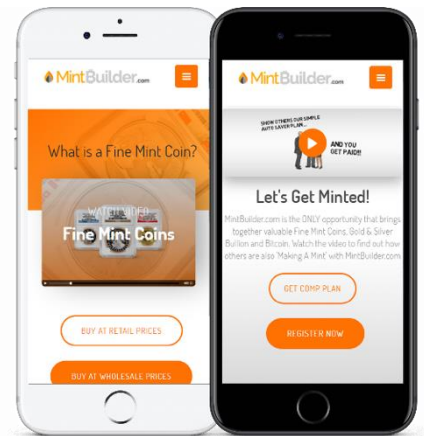

What is the Value of the Monthly Subscription Packs?

When you purchase ANY Subscription Pack with MintBuilder you are set to substantially increase your wealth every month!

As You Will See The Subscription Packs Easily Surpass $250+ In Monthly Value...

- **Personalized E-Commerce Opportunity & Shop Websites**

Your MintBuilder.com website is coded to the latest standards and displays beautifully on all mobile devices of any size.

You have access to our Income Platform which allows you to earn 4 separate Commissions and Bonuses. [*See Commission Plan](#)

No other Precious Metals Dealer offers such an opportunity!

MintBuilder maintains the site, it's hosting, inventory and more. The value of this portion of the platform alone is worth hundreds a month.

It's INCLUDED in every Subscription Pack!

- **Member / Customer Services**

MintBuilder's Service Department handles inquiries from not only your customers but also from your Affiliate team. All to help support your Success! **INCLUDED!**